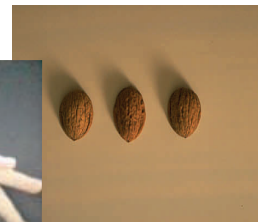

Classifiers

Classifier Type

•CL:U

Handshape and how it is used

U – Narrow and long object: diving board, tongue, paint brush, bandage, tape, skateboard, etc.

•CL:S

S – Head: people, animals, reptiles

•CL:F

F – Specific size and shape of a button, coin, hole, pipe, round thin object, pole

•CL:C

C – Size and shape of a cup, glass, bottle, post

●CL:L

L – Size and shape of a round object with no depth: plate, picture, brooch, badge, saucer, clock