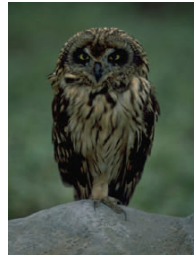

Classifiers

Classifier Type

•CL:U

Handshape and how it is used

U – Narrow and long object: diving board, tongue, paint brush, bandage, tape, skateboard, etc.

•CL:S

S – Head: people, animals, reptiles

•CL:F

F – Specific size and shape of a button, coin, hole, pipe, round thin object, pole

•CL:C

C – Size and shape of a cup, glass, bottle, post

●CL:L

L – Size and shape of a round object with no depth: plate, picture, brooch, badge, saucer, clock